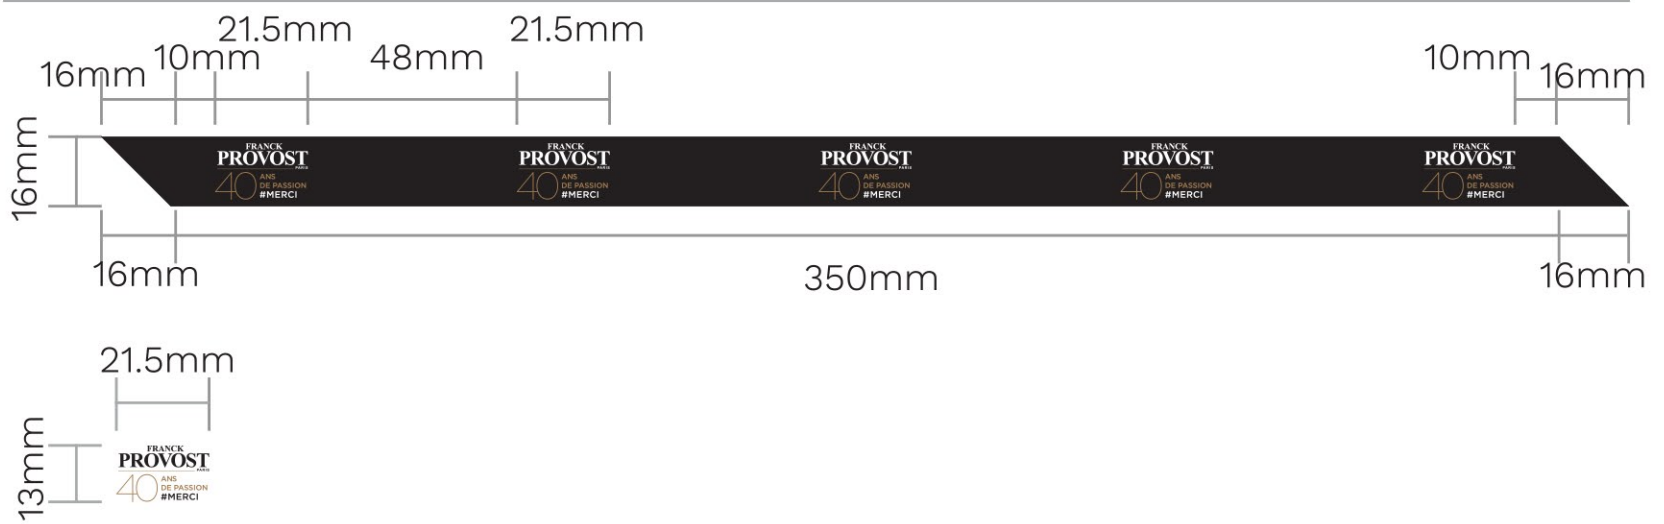

## PRODUCT SCHEMATICS

## PRODUCT IMAGES

Digital Artwork

Actual Product

## TECHNICAL SPECS

**Ribbon Color:**  Satin 030 Black

**Imprint Color:**  White ;  PANTONE 873 C

**Type:** Silk Screen Printing

**Closure Option:** Removable - Silver Plastic Bead