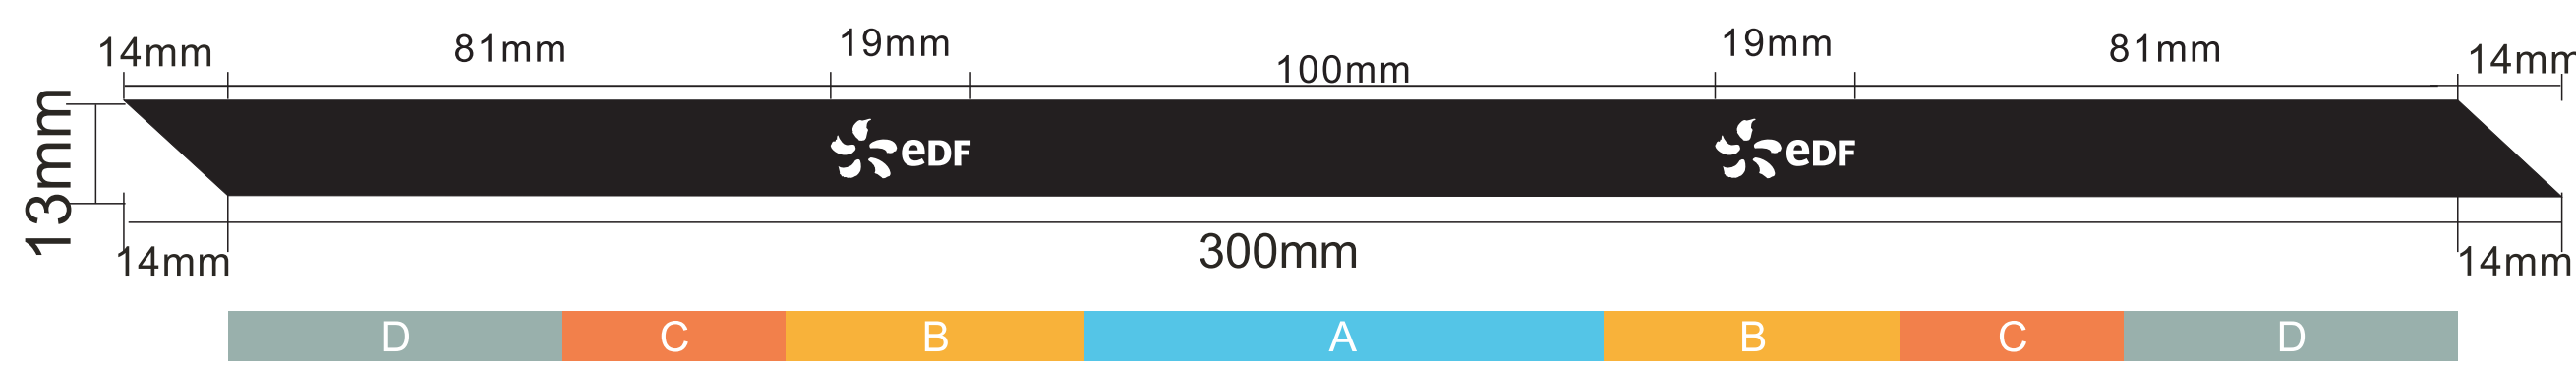

ARTWORK APPROVAL SHEET

ORDER NO.:

REV.
01

ITEM
1/1

PAGE
1/2

W04 THIN GROSGRAIN RIBBON WRISTBAND

ORDER & CUSTOMER

CUSTOMER NO.:	CUSTOMER:	RPT. ORDER NO.:	REF. ORDER NO.:

DELIVERY ADDRESS:

TECH SPEC

MATERIAL: 100% polyester grosgrain ribbon	IMPRINTING TECH: Silk screen	THICKNESS: Thin	LENGTH: 30cm (11 4/5")
WIDTH: 13mm (1/2")	CLOSURE OPTION: Removable	CLOSURE ACCESSORIES: N/A (for tying up)	IMPRINTING SIDE: One-side
HOT CUT: Angled cut	IMPRINTING FONT: N/A	PACKAGING: 100 pcs/polybag	

TOTAL COLOR VARIATIONS: **1**

TOTAL QUANTITY: **400**

1 **RIBBON COLOR:** Grosgrain 030 Black
IMPRINT COLOR: White

QUANTITY: 400

PRODUCT SCHEMATICS

1