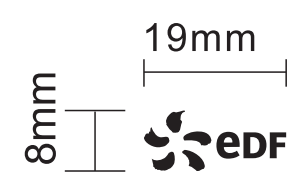

DELIVERY ADDRESS:

TECH SPEC

MATERIAL: 100% polyester grosgrain ribbon	IMPRINTING TECH: Silk screen	THICKNESS: Thin	LENGTH: 30cm (11 4/5")
WIDTH: 13mm (1/2")	CLOSURE OPTION: Removable	CLOSURE ACCESSORIES: N/A (for tying up)	IMPRINTING SIDE: One-side
HOT CUT: Angled cut	IMPRINTING FONT: N/A	PACKAGING: 100 pcs/polybag	

TOTAL COLOR VARIATIONS: **1**

TOTAL QUANTITY: **400**

1 **RIBBON COLOR:** Grosgrain 030 Black
IMPRINT COLOR: White

QUANTITY: 400

PRODUCT SCHEMATICS

1

W04 THIN GROSGRAIN RIBBON WRISTBAND

GENERAL DISCLAIMER

DIMENSIONS: Please allow a length deviation of +/-5mm. Please note that if your choice is angle cut, the angle cut is not included in the length measurement and the angle might be slightly different with what is shown on the artwork.